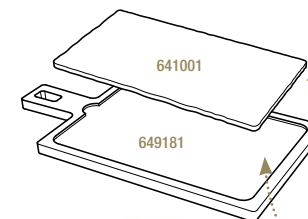

641001

649181

**

PALA BORDE ACACIA
LINER TRAY FOR PLATE

Madera Acacia - Acacia

649181 3
43 x 23 cm
20,19€

BANDEJA RECT. (BORDE)
RECT. PLATE

Negro efecto pizarra - Matt Slate Style