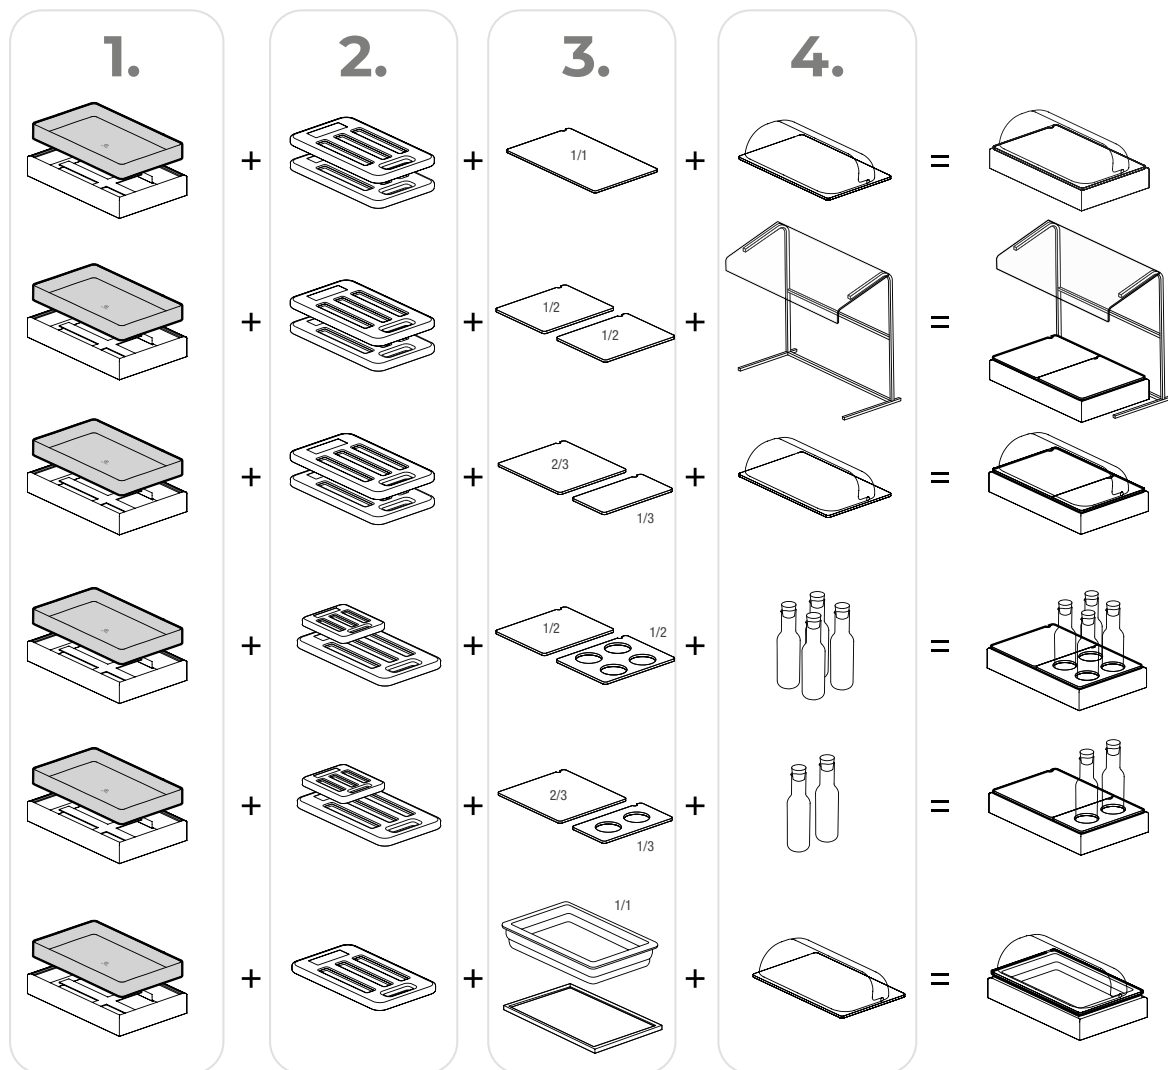

PRESENTACIONES NEUTRO Y FRÍO
Posibles configuraciones ESTACIÓN FRÍA MÓVIL