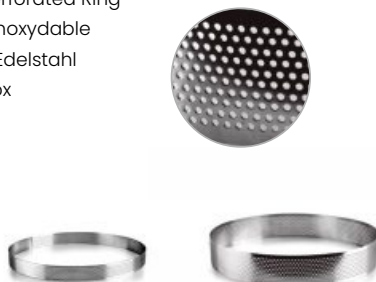

Aro Perforado Inox

Stainless Steel Perforated Ring
Anneau Perforé Inoxydable
Perforierter Ring Edelstahl
Aro Perfurado Inox