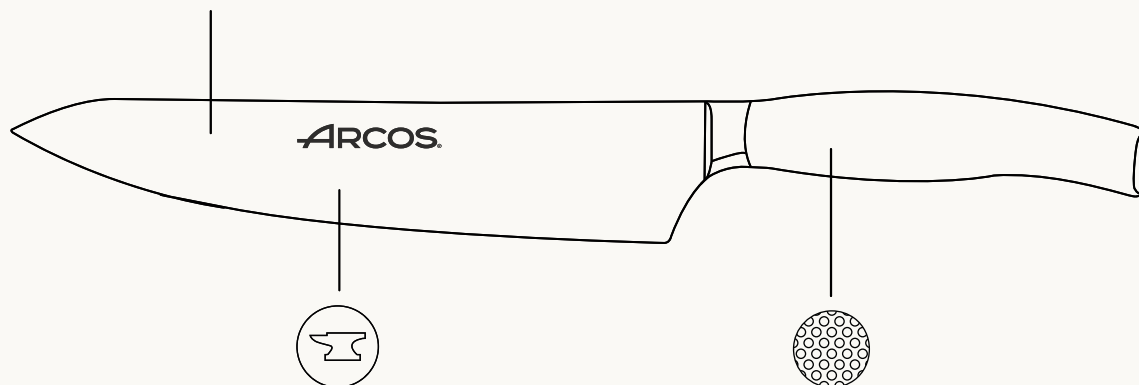

EXCLUSIVE NITRUM®
STAINLESS STEEL

FORGED

POLIPROPILENO (PP)